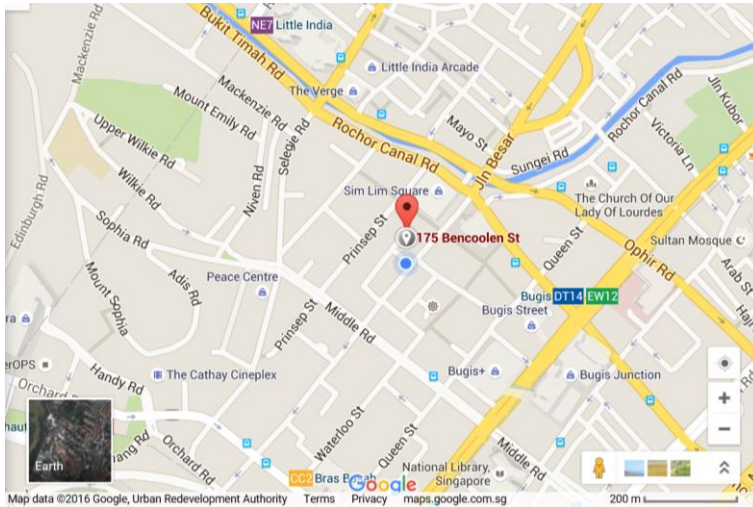

providing *wiser* solutions for your professional development

info@yzer.com.sg www.yzer.com.sg

Address: Yzer Solutions Pte Ltd, 175A Bencoolen Street, #05-05, Burlington Square Offices, Singapore 189649 (next to Sim Lim Square)

Nearest MRTs: Rochor DT13 Exit A (4 min walk), Bugis EW12/DT14 (7 min walk), Bras Basah CC2 (7 min walk), Little India NE7 (10 min walk)